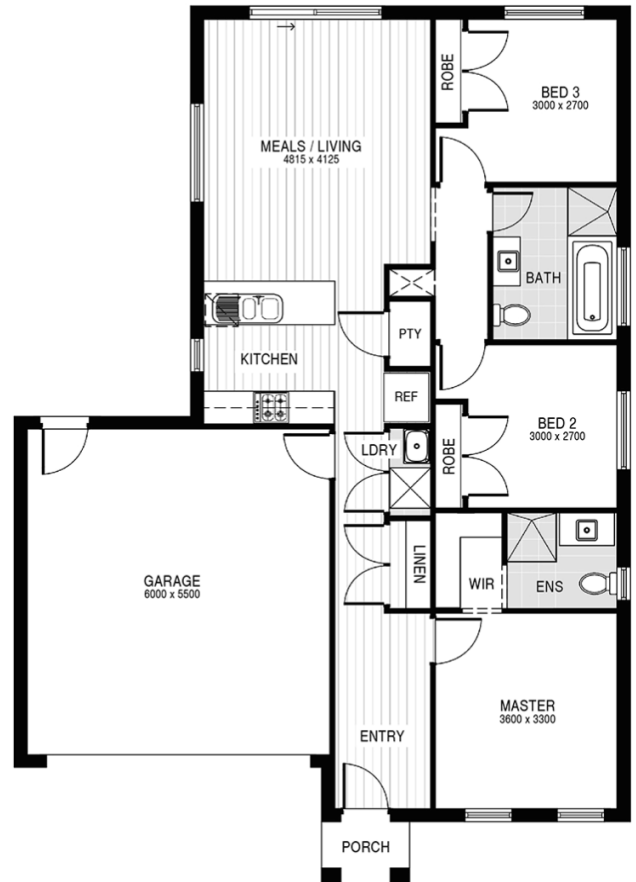

12.5m
Frontage

PERKINS

3

2

Price: \$ 492,500

2

Lot Number: 1923 Nyman Circuit
Riverdale Village : Tarneit

Land Size: 275sqm

Land Price : \$ 253,000

House Size: 15sq total

Inclusions List:

- > 2550mm Ceiling height throughout
- > Feature sectional rendering to portico
- > Floor tiles to entry, passage, kitchen & meals areas
- > Carpet floor coverings to remaining areas
- > NBN requirements (Additional if required)
- > Flyscreens and keylocks to all openable windows
- > 600mm stainless steel gas cooktop
- > 600mm slide out rangehood
- > 600mm stainless steel oven
- > Dishwasher installed and included
- > Ducted Heating system
- > 1 x Split cooling system
- > Solar boosted HWS
- > 20mm stone bench top throughout
- > LED downlights throughout 20 nos
- > Complete Turnkey Package
- > FIXED PRICE BASED ON "H" CLASS SLAB