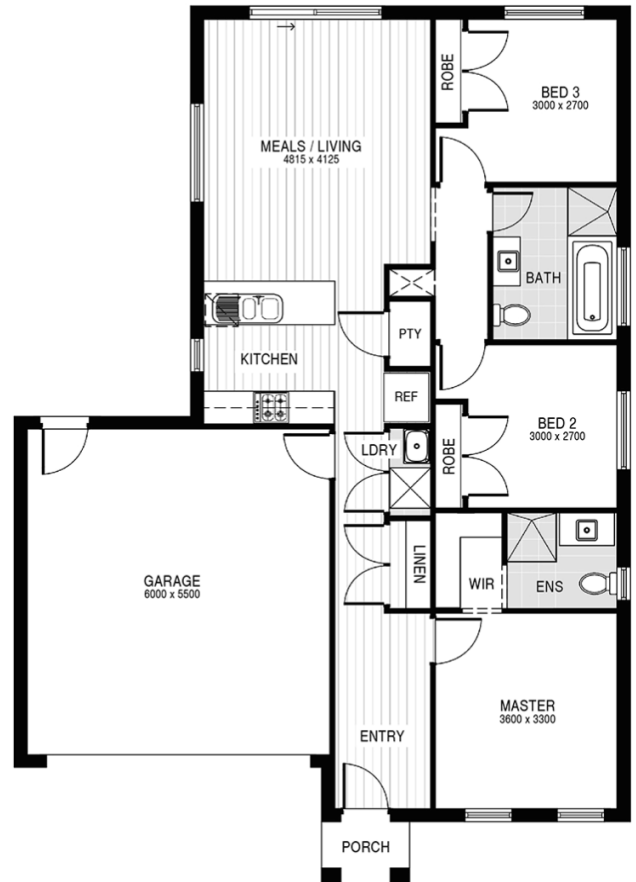

12.5m  
Frontage

PERKINS

3

2

Price: \$ 470,500

2

Lot Number: 1924 Nyman Circuit  
Riverdale Village: Tarneit

Land Size: 231sqm

Land Price : \$ 231,000

House Size: 15sq total

#### Inclusions List:

- > 2550mm Ceiling height throughout
- > Feature sectional rendering to portico
- > Floor tiles to entry, passage, kitchen & meals areas
- > Carpet floor coverings to remaining areas
- > NBN requirements ( Additional if required )
- > Flyscreens and keylocks to all openable windows
- > 600mm stainless steel gas cooktop
- > 600mm slide out rangehood
- > 600mm stainless steel oven
- > Dishwasher installed and included
- > Ducted Heating system
- > 1 x Split cooling system
- > Solar boosted HWS
- > 20 mm Stone bench top throughout
- > LED downlights throughout 20 nos
- > Complete Turnkey Package
- > FIXED PRICE BASED ON "H" CLASS SLAB