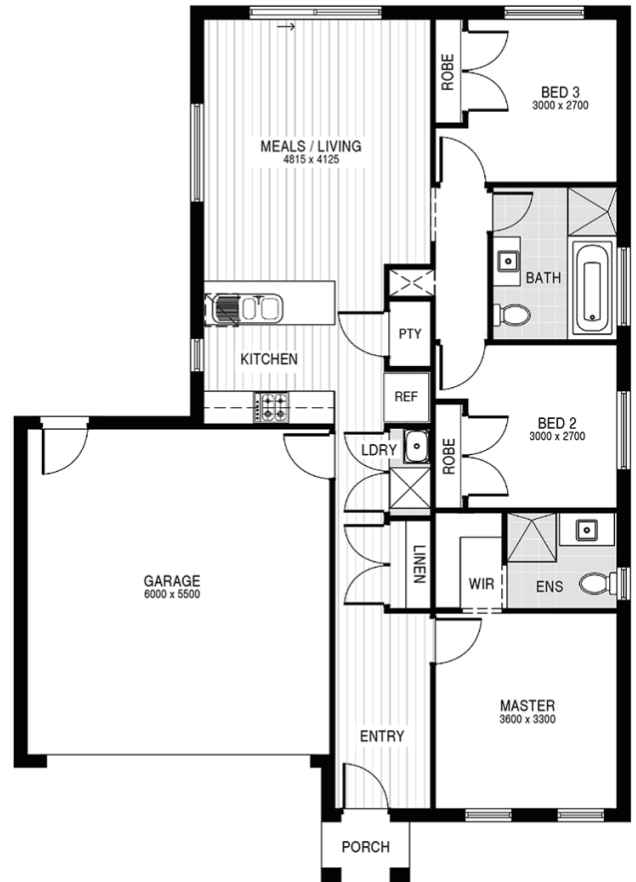

12.5m
Frontage

PERKINS

3

2

Price: \$ 470,500

2

Lot Number: 1925 Nyman Circuit

Riverdale Village: Tarneit

Land Size: 231sqm

Land Price : \$ 231,000

House Size: 15sq total

Inclusions List:

- > 2550mm Ceiling height throughout
- > Feature sectional rendering to portico
- > Floor tiles to entry, passage, kitchen & meals areas
- > Carpet floor coverings to remaining areas
- > NBN requirements (Additional if required)
- > Flyscreens and keylocks to all openable windows
- > 600mm stainless steel gas cooktop
- > 600mm slide out rangehood
- > 600mm stainless steel oven
- > Dishwasher installed and included
- > Ducted Heating system
- > 1 x Split cooling system
- > Solar boosted HWS
- > 20 mm Stone bench top throughout
- > LED downlights throughout 20 nos
- > Complete Turnkey Package
- > FIXED PRICE BASED ON "H" CLASS SLAB