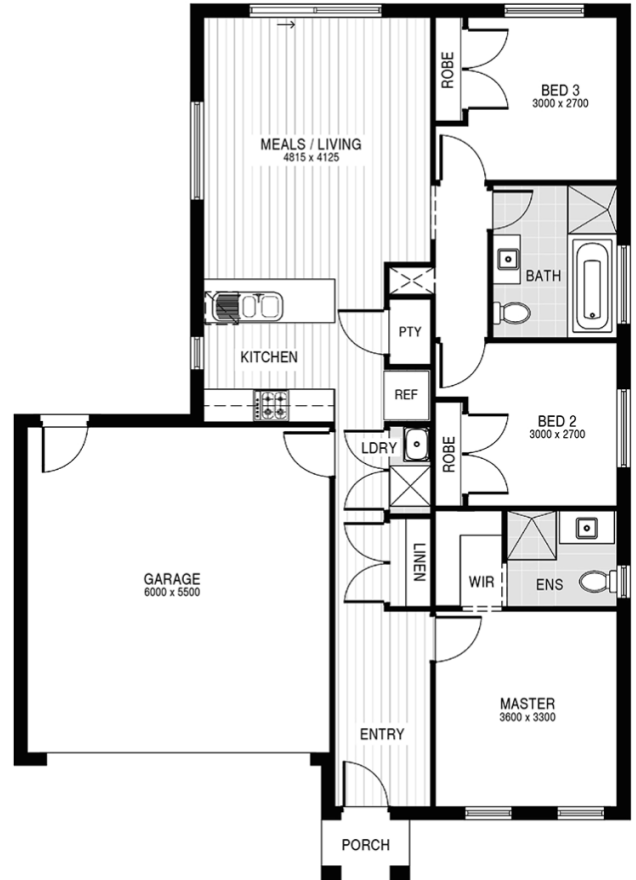

12.5m
Frontage

PERKINS

3

2

Price: \$ 493,500

2

Lot Number: 1926 Nyman Circuit

Riverdale Village: Tarneit

Land Size: 275sqm

Land Price : \$ 253,000

House Size: 15sq total

Inclusions List:

- > 2550mm Ceiling height throughout
- > Feature sectional rendering to portico
- > Floor tiles to entry, passage, kitchen & meals areas
- > Carpet floor coverings to remaining areas
- > NBN requirements (Additional if required)
- > Flyscreens and keylocks to all openable windows
- > 600mm stainless steel gas cooktop
- > 600mm slide out rangehood
- > 600mm stainless steel oven
- > Dishwasher installed and included
- > Ducted Heating system
- > 1 x Split cooling system
- > Solar boosted HWS
- > 20 mm Stone bench top throughout
- > LED downlights throughout 20 nos
- > Complete Turnkey Package
- > FIXED PRICE BASED ON "H" CLASS SLAB