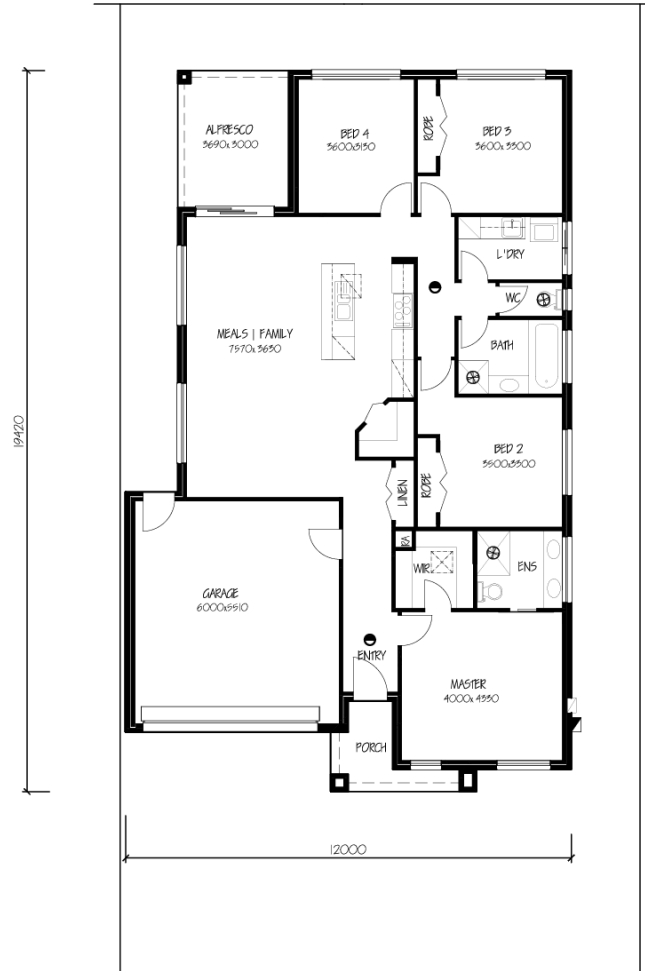

**14m
Frontage**

DEL RIO

4 

2 

Price: \$674,000 2 

Lot Number: 541 Navigation Rd

Newhaven Estate: Tarneit

Land Size: 448sqm

Land Price: \$ 383,000 (TITLED)

House Size: 24sq total

Inclusions List:

- › 255mm Ceiling height throughout
- › Feature sectional rendering to portico
- › Floor tiles to entry, passage, kitchen & meals areas
- › Carpet floor coverings to remaining areas
- › NBN requirements (Additional if required)
- › Flyscreens and keylocks to all openable windows
- › 900mm stainless steel gas cooktop
- › 900mm slide out rangehood
- › 900mm stainless steel oven
- › Dishwasher installed and included
- › Ducted Heating system
- › 1 x Split cooling system
- › Solar boosted HWS
- › LED downlights throughout 20 nos
- › 20 mm stone benchtop throughout
- › Complete Turnkey Package
- › FIXED PRICE BASED ON "H" CLASS SLAB